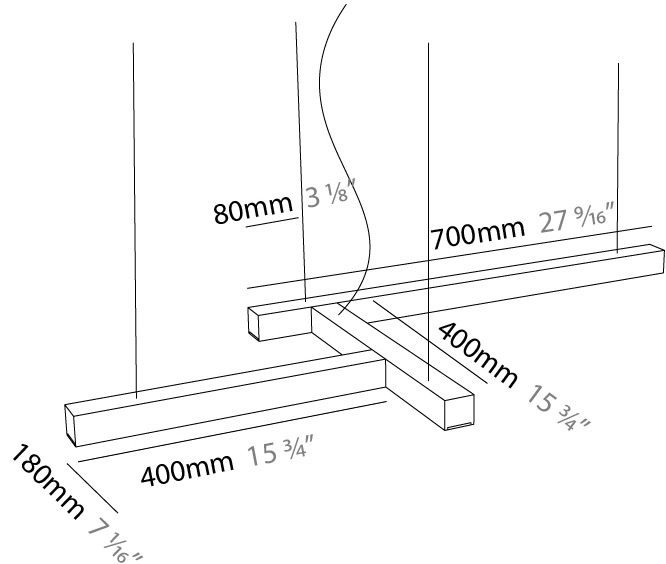

PROJECT	
TYPE	
SPECIFIER	
QUANTITY	
DATE	

SHAPE 4 SUSPENSION

D71002-

base number   Color   Finish
Temperature   Options

1. To build a product code in our configurator select the specify button on the base model # product page
2. To build a manual product code on this datasheet choose from the options listed below in blue font and add the suffix to the base model #

GENERAL

Series: LED40 Modular
Subseries: Shape 4
Brand: Tunto
Division: Design
Mounting Type: Suspension
Mounting Location: Ceiling
Subcategory: Modular

PHYSICAL

Shape: Abstract
Length (mm): 700
Length (in): 27 ⁹/₁₆"
Width (mm): 400
Width (in): 15 ³/₄"
Height (mm): 40
Height (in): 1 ⁹/₁₆"
Max. Overall Height (mm): 2000
Max. Overall Height (in): 78 ³/₄"
Extension (mm): 80
Extension (in): 3 ¹/₈"
Light Distribution: Direct
Diffuser: Opal
Fixture Finish: WAL / ASH / OAK / BLK / WHI
Fixture Material: Wood

ELECTRICAL

Lamp Type: LED
Input Wattage (W): 30
Total Output Wattage (W): 25.26
Dimming: Tri-Mode (Non-Dimming and Phase Dimming (120Vac only) and 0-10V Dimming)
Driver Included: Yes
Driver Location: Integrated
Driver Type: Constant Current - Universal
Driver Class: Class 2
Input Voltage (V): 120 - 277
Constant Current (MA): 700

LED

Color Temperature (°K): 2700 / 3000 / 4000
Max. Delivered Lumen (lm): 1300
CRI: >93 CRI
Lamp Life (hrs): 50000

OPTICAL

RATINGS AND CERTIFICATIONS

Certified By: Certified for North American Standards
IP rating: IP20